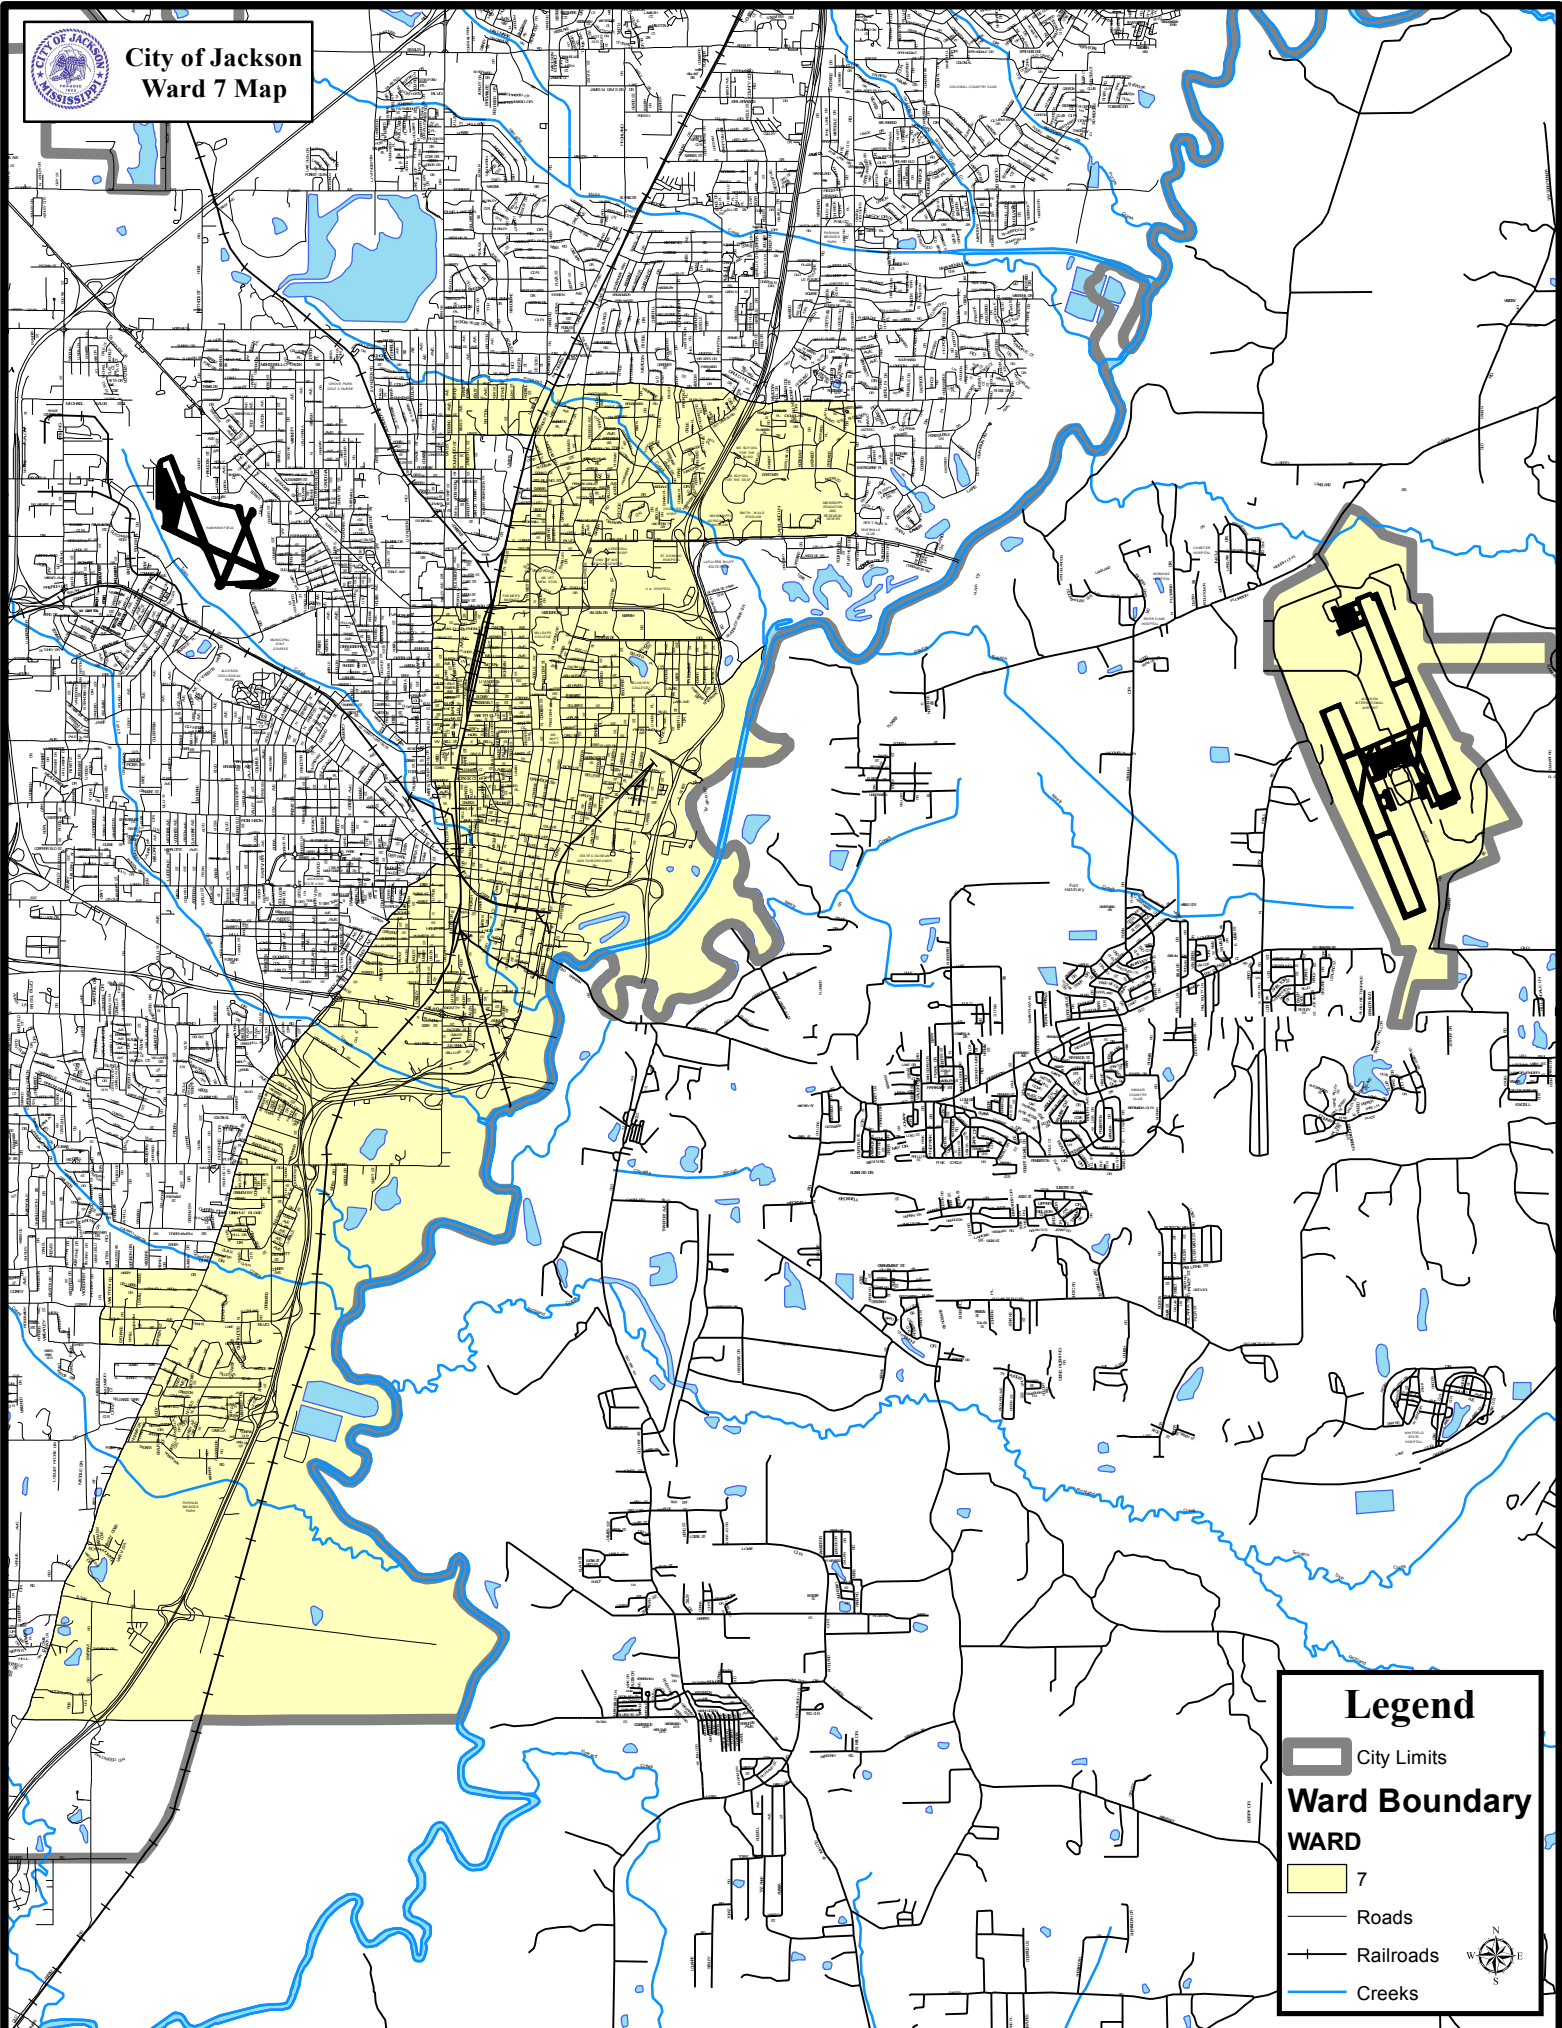

**CITY OF JACKSON  
MUNICIPAL PRIMARY ELECTION**

**WARD 1  
PRECINCTS**

<b>PRECINCTS</b>	<b>LOCATIONS</b>
33	Casey Elementary School – 2101 Lake Cr. At Ridgewood
34	Willie Morris Library – 4912 Old Canton Road
35	Spann Elementary School – 1615 Brecon Drive at Ridgewood Road
36	McLeod Elementary School – 1616 Sandalwood Place
37	Boyd Elementary School – 4531 Broadmeadow Dr. at Northside
44	New Jerusalem Church – 5708 Old Canton Road
45	St. Phillips Episcopal Church – 5400 Old Canton Road
46	Christ United Methodist Church – 6000 Old Canton Road
78	Ascension Lutheran Church – 6481 Old Canton Road
79	Virginia College – 5910 Ridgewood Road

# City of Jackson Ward 6 Map

## Legend

-  City Limits
-  Ward Boundary
- WARD**
-  6
-  Roads
-  Railroads
-  Creeks

**CITY OF JACKSON  
MUNICIPAL PRIMARY ELECTION**

**WARD 7  
PRECINCTS**

<b>PRECINCTS</b>	<b>LOCATIONS</b>
1	Eudora Welty Library – 300 North State Street
2	Peoples Funeral Home – 886 North Farish Street
4	Rowan Middle School - 136 East Ash Street
6	Good Samaritan Center – 114 Millsaps Avenue
8	Fire Station #5 – 1810 North State Street
9	Belhaven College (Library) – 1500 Peachtree Street
10	Galloway Elementary School – 186 Idlewild Street
13	Walton Elementary School – 3200 Bailey Avenue Extension
14	Fondren Presbyterian Church – 3220 Old Canton Road
16	Woodland Hills Baptist Church – 3327 Old Canton Road
32	Fire Station #16 - 1400 Lakeland Drive
47	Battlefield Park Recreation Center – Terry Road at Hwy 80
72	Baker Elementary School – 300 East Santa Clair Street
76B	Sykes Park Community Center – 520 Sykes Road
77	Whiten Middle School – 210 Daniel Lake Blvd.
93B	Victory AME Zion Church – 715 Cooper Road
99	Airport

**City of Jackson  
Ward 7 Map**

**Legend**

City Limits

**Ward Boundary  
WARD**

7

Roads

Railroads

Creeks