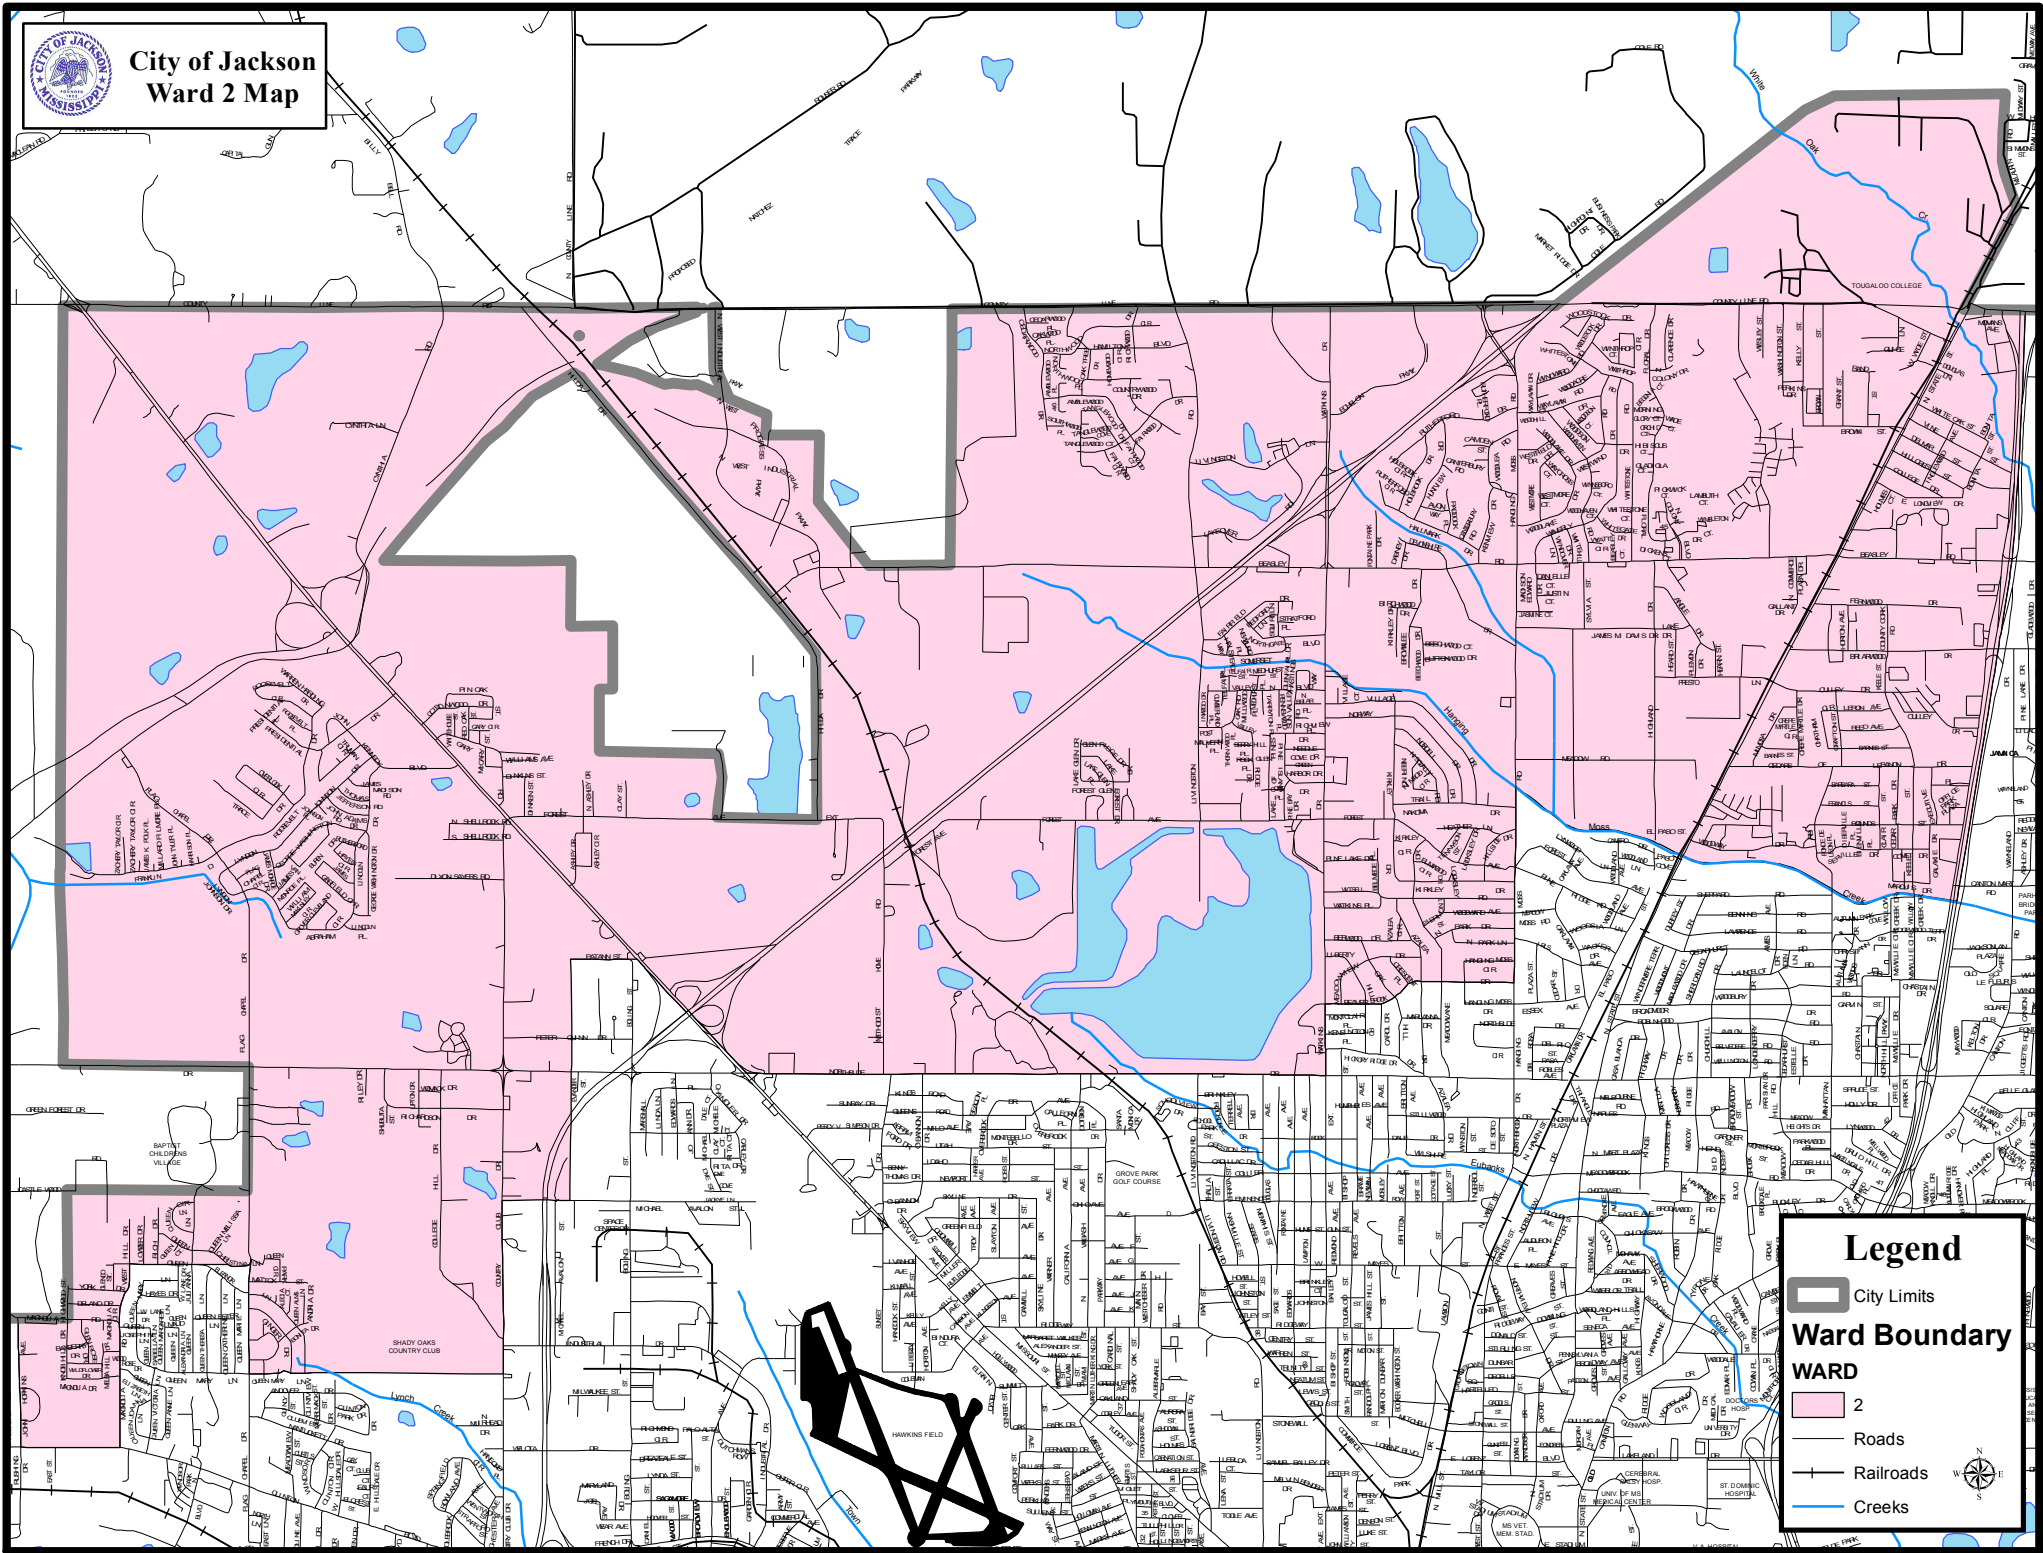

**CITY OF JACKSON
MUNICIPAL PRIMARY ELECTION**

**WARD 2
PRECINCTS**

PRECINCTS	LOCATIONS
41	Green Elementary School – 610 Forest Avenue
43	Fresh Start Christian Church – 5210 Manhattan Road
80	Tougaloo Community Center – 318 Vine Street, Tougaloo MS
81	Aldersgate United Methodist Church – 655 Beasley Road
82	Hanging Moss Church of Christ – 5225 Hanging Moss Road
83	New Hope Baptist Church – 5202 Watkins Drive
84	China Grove Baptist Church – 457 Forest Avenue Extension
85	Fire Station #26 – 2223 Flag Chapel Drive
86	Triumph The Church & Kingdom – 5302 Queen Mary Lane
98	Tougaloo College – 500 West County Line Road

**City of Jackson
Ward 2 Map**

Legend

- City Limits
- Ward Boundary
- **WARD**
- Roads
- Railroads
- Creeks