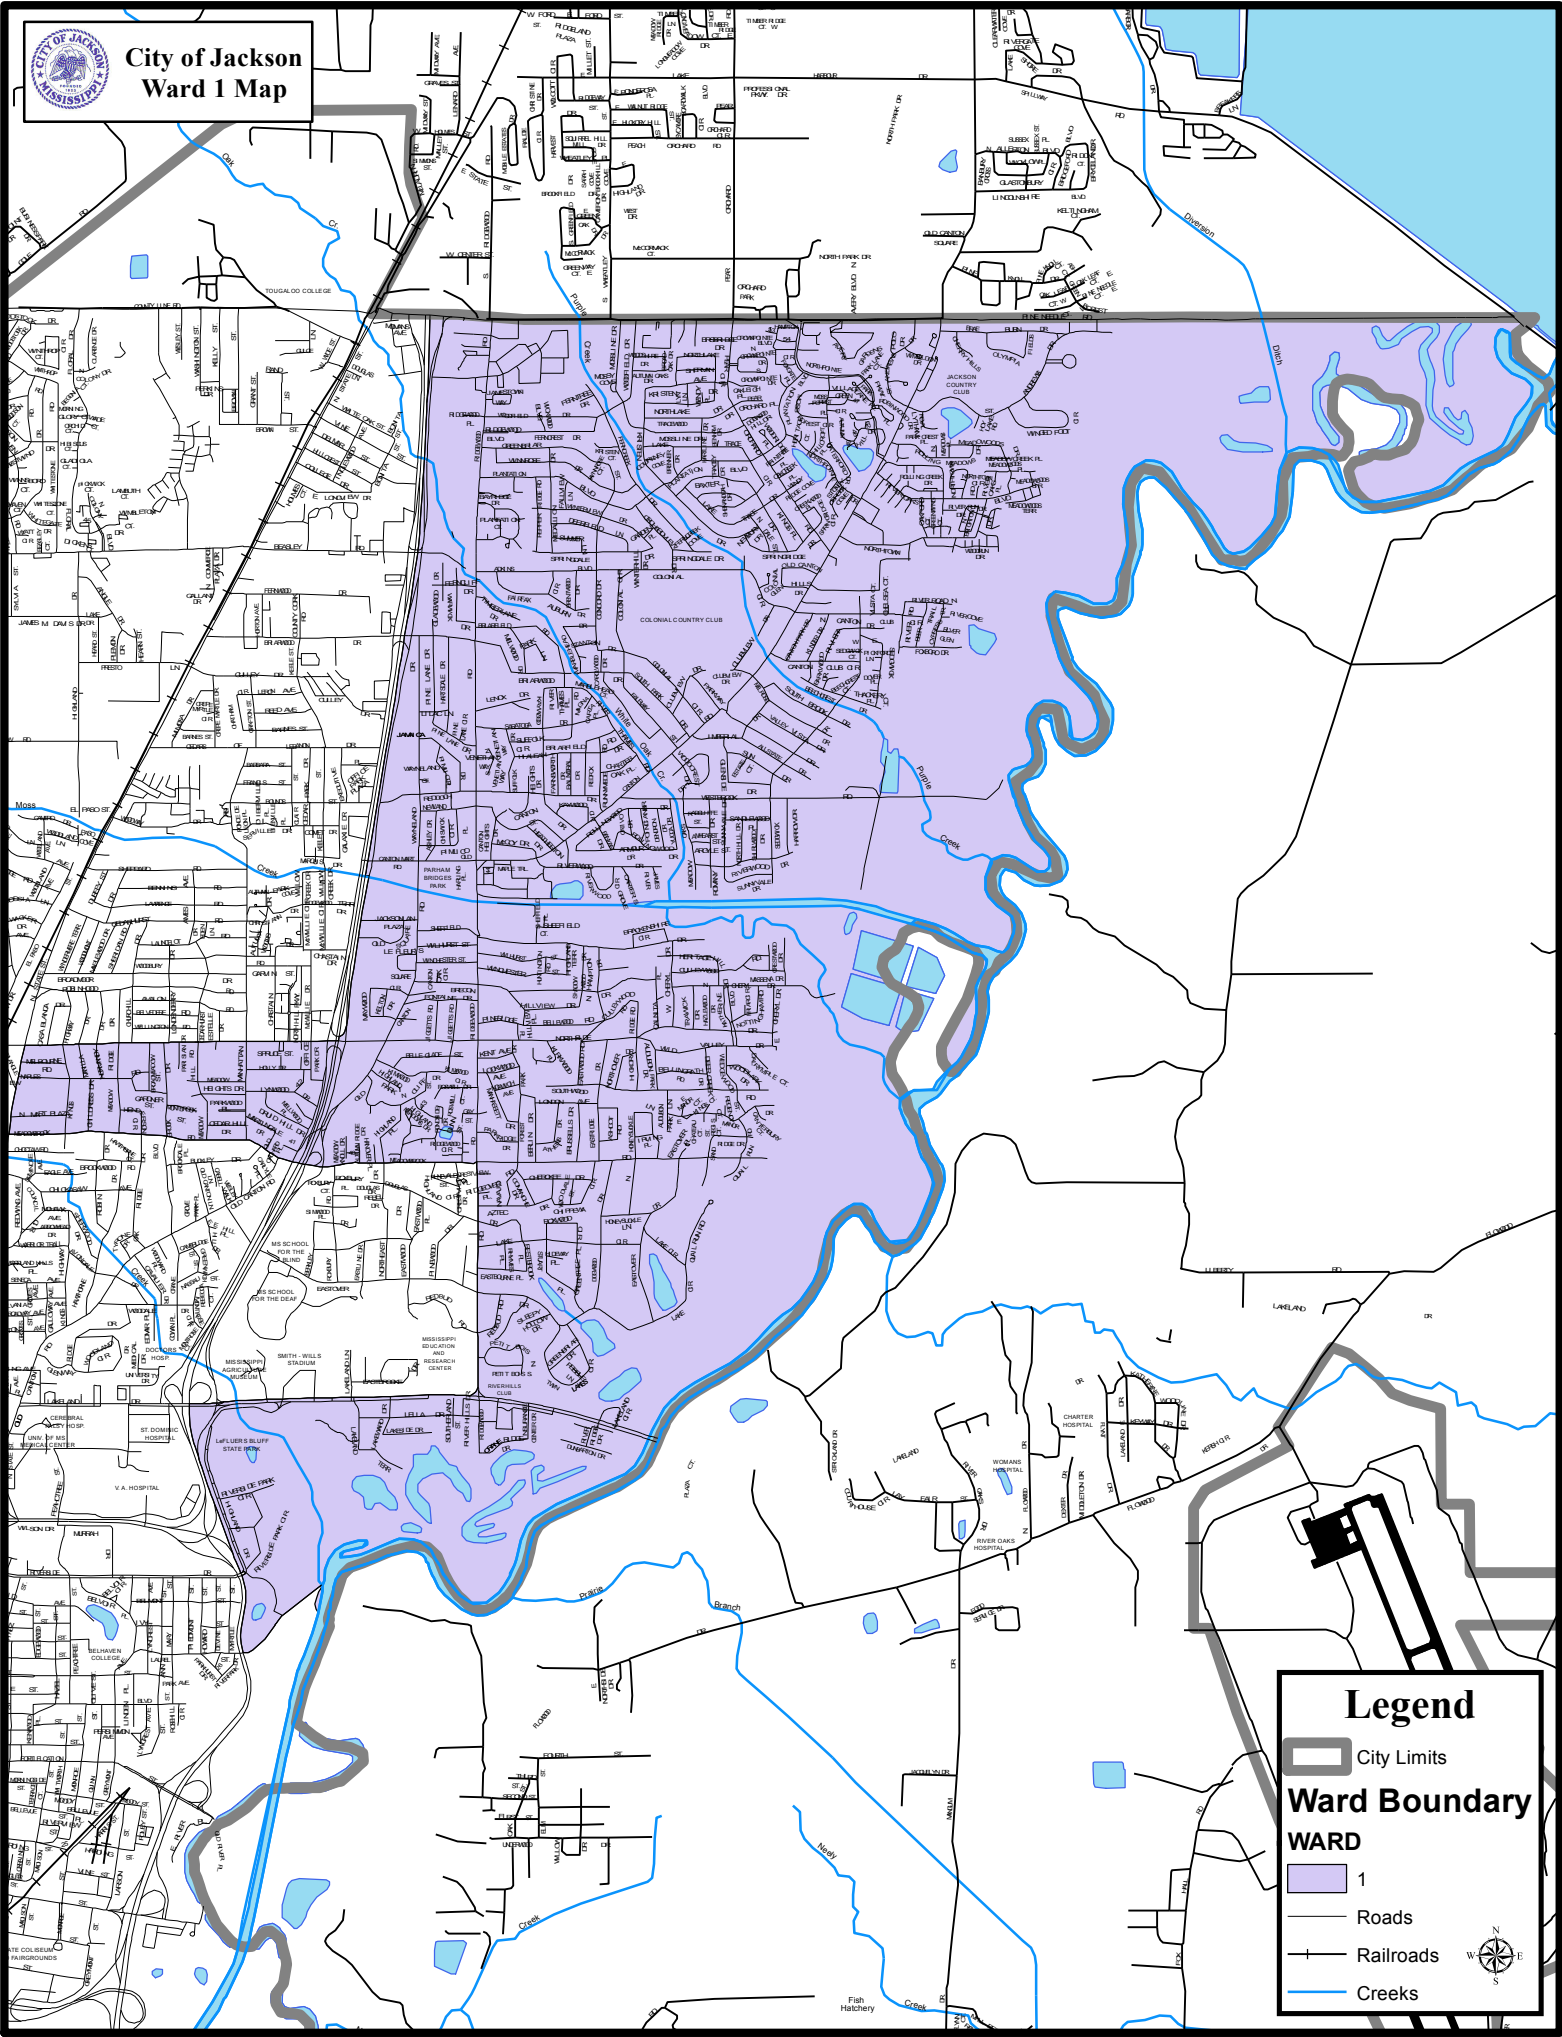

**CITY OF JACKSON  
MUNICIPAL PRIMARY ELECTION**

**WARD 1  
PRECINCTS**

<b>PRECINCTS</b>	<b>LOCATIONS</b>
33	Casey Elementary School – 2101 Lake Cr. At Ridgewood
34	Willie Morris Library – 4912 Old Canton Road
35	Spann Elementary School – 1615 Brecon Drive at Ridgewood Road
36	McLeod Elementary School – 1616 Sandalwood Place
37	Boyd Elementary School – 4531 Broadmeadow Dr. at Northside
44	New Jerusalem Church – 5708 Old Canton Road
45	St. Phillips Episcopal Church – 5400 Old Canton Road
46	Christ United Methodist Church – 6000 Old Canton Road
78	Ascension Lutheran Church – 6481 Old Canton Road
79	Virginia College – 5910 Ridgewood Road

**City of Jackson  
Ward 1 Map**

**Legend**

- City Limits
- Ward Boundary**
- WARD**
- 1
- Roads
- Railroads
- Creeks

**CITY OF JACKSON  
MUNICIPAL PRIMARY ELECTION**

**WARD 2  
PRECINCTS**

<b>PRECINCTS</b>	<b>LOCATIONS</b>
41	Green Elementary School – 610 Forest Avenue
43	Fresh Start Christian Church – 5210 Manhattan Road
80	Tougaloo Community Center – 318 Vine Street, Tougaloo MS
81	Aldersgate United Methodist Church – 655 Beasley Road
82	Hanging Moss Church of Christ – 5225 Hanging Moss Road
83	New Hope Baptist Church – 5202 Watkins Drive
84	China Grove Baptist Church – 457 Forest Avenue Extension
85	Fire Station #26 – 2223 Flag Chapel Drive
86	Triumph The Church & Kingdom – 5302 Queen Mary Lane
98	Tougaloo College – 500 West County Line Road

# City of Jackson Ward 3 Map

**City of Jackson  
Ward 7 Map**

**Legend**

City Limits

**Ward Boundary  
WARD**

7

Roads

Railroads

Creeks